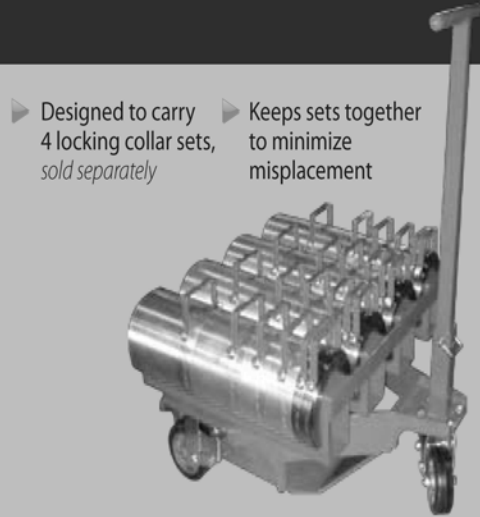

Carts

X5000-126 Model

X5000-132 Model

X5001-144 Model

- ▶ Custom designed to accommodate Duff-Norton Jacks
- ▶ Custom made casters to withstand weight
- ▶ Solid steel frame construction
- ▶ Superior in-shop maneuverability

Jack Cart with Collar Rack

X5001-R Model

- ▶ Designed to carry 4 locking collar sets, sold separately
- ▶ Keeps sets together to minimize misplacement

Locking Collar & Modified Top Caps

X5002 Model

- ▶ Added safety feature for 100 ton models
- ▶ Lightweight aluminum for easy transport

Bellows Boot

50 and 100 Ton Models

- ▶ Protects standard and internal parts from water and debris

Bossman Extensions

BJ100-6912 Model

BJ150-6912 Model

BJ150-74 Model

- ▶ Converts your jack to a different height, essentially creating 4 jacks in one
- ▶ 6", 9", 12" extensions for 100 and 150 ton models and an 18" extension available for the 150 ton model